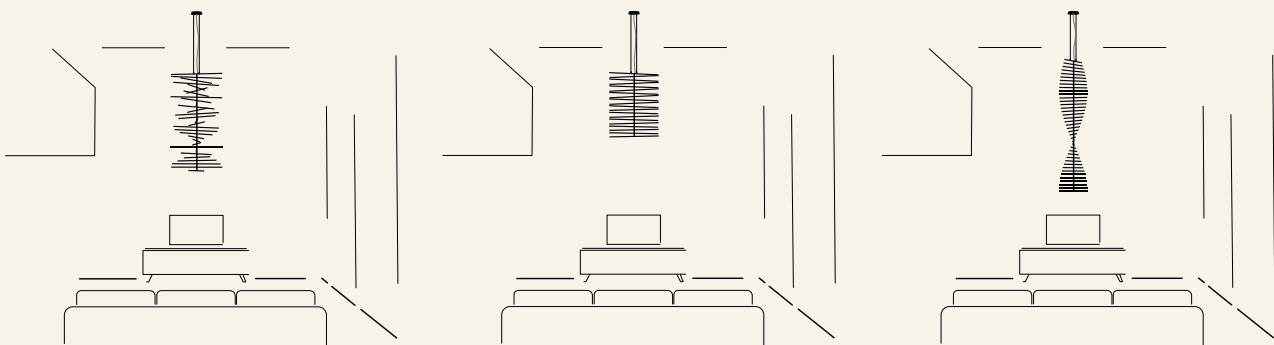

Each project is unique.
Personalise your own
Rhythm composition
quick and easy.