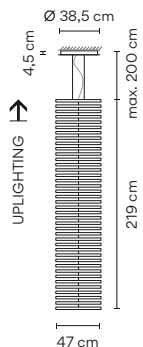

2141-58 Built-in accessory (96 mm) off-white

**Surface and built-in fitting**

Ø 18,5 cm Only for built-in.

2142

- Finishes**
- 14/ \_\_ Chocolate (RAL 8019)
  - 58/ \_\_ Off-white (RAL D2-1109005)

- LED temperature colour**
- /1\_ 2700 K CRI >90 12996 lm 144 lm/W
  - /3\_ 3500 K CRI >90 13736 lm 152,6 lm/W

30 x LED STRIP 30V 2,9 W  
 Constant Voltage 30V  
 100~240V 50/60Hz

**Packaging**

2 Boxes  
 Total Vol 0,6239 m<sup>3</sup>  
 Gross weight 13,7 Kg Net weight 8,2 Kg

**Notes**

2142-14 Built-in accessory (96 mm) chocolate

2142-58 Built-in accessory (96 mm) off-white

**Surface and built-in fitting**

Ø 18,5 cm Only for built-in.

2143

- Finishes**
- 14/ \_\_ Chocolate (RAL 8019)
  - 58/ \_\_ Off-white (RAL D2-1109005)

- LED temperature colour**
- /1\_ 2700 K CRI >90 8664 lm 144 lm/W
  - /3\_ 3500 K CRI >90 9157,3 lm 152,6 lm/W

2143-58 Built-in accessory (96 mm) off-white

**Surface and built-in fitting**

Ø 18,5 cm Only for built-in.