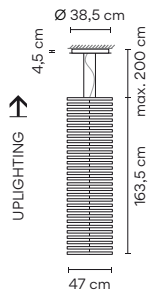

20 x LED STRIP 30V 2,9 W  
 Constant Voltage 30V  
 100~240V 50/60Hz

**Packaging**

2 Boxes  
 Total Vol 0,5850 m<sup>3</sup>  
 Gross weight 10,3 Kg Net weight 7,4 Kg

**Notes**

2141-14 Built-in accessory (96 mm) chocolate

2141-58 Built-in accessory (96 mm) off-white

**Surface and built-in fitting**

Ø 18,5 cm Only for built-in.

2142

- Finishes**
- 14/ \_\_ Chocolate (RAL 8019)
  - 58/ \_\_ Off-white (RAL D2-1109005)

- LED temperature colour**
- /1\_ 2700 K CRI >90 12996 lm 144 lm/W
  - /3\_ 3500 K CRI >90 13736 lm 152,6 lm/W

2143-58 Built-in accessory (96 mm) off-white

**Surface and built-in fitting**

Ø 18,5 cm Only for built-in.