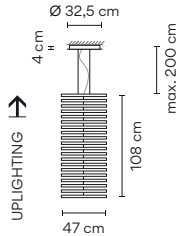

2141

1. **Finishes**
2. 14/ __ Chocolate (RAL 8019)
   - 58/ __ Off-white (RAL D2-1109005)

1. **LED temperature colour**
2. /1_ 2700 K CRI >90 8664 lm 144 lm/W
   - /3_ 3500 K CRI >90 9157,3 lm 152,6 lm/W

1. **Control**
2. 2141 __ / _ 1 DALI

- 2141 __ / _ 3 1-10V

- 2141 __ / _ Z Casambi

Materials

Stick: Polyamide 6 with 10% of Fiberglass.
Diffuser: Polycarbonate. Canopy: Steel.

Light Source and electronics

20 x LED STRIP 30V 2,9 W
Constant Voltage 30V
100~240V 50/60Hz

Packaging

2 Boxes
Total Vol 0,5850 m³
Gross weight 10,3 Kg Net weight 7,4 Kg

Notes

2141-14 Built-in accessory (96 mm) chocolate

2141-58 Built-in accessory (96 mm) off-white

Surface and built-in fitting

Ø 18,5 cm Only for built-in.